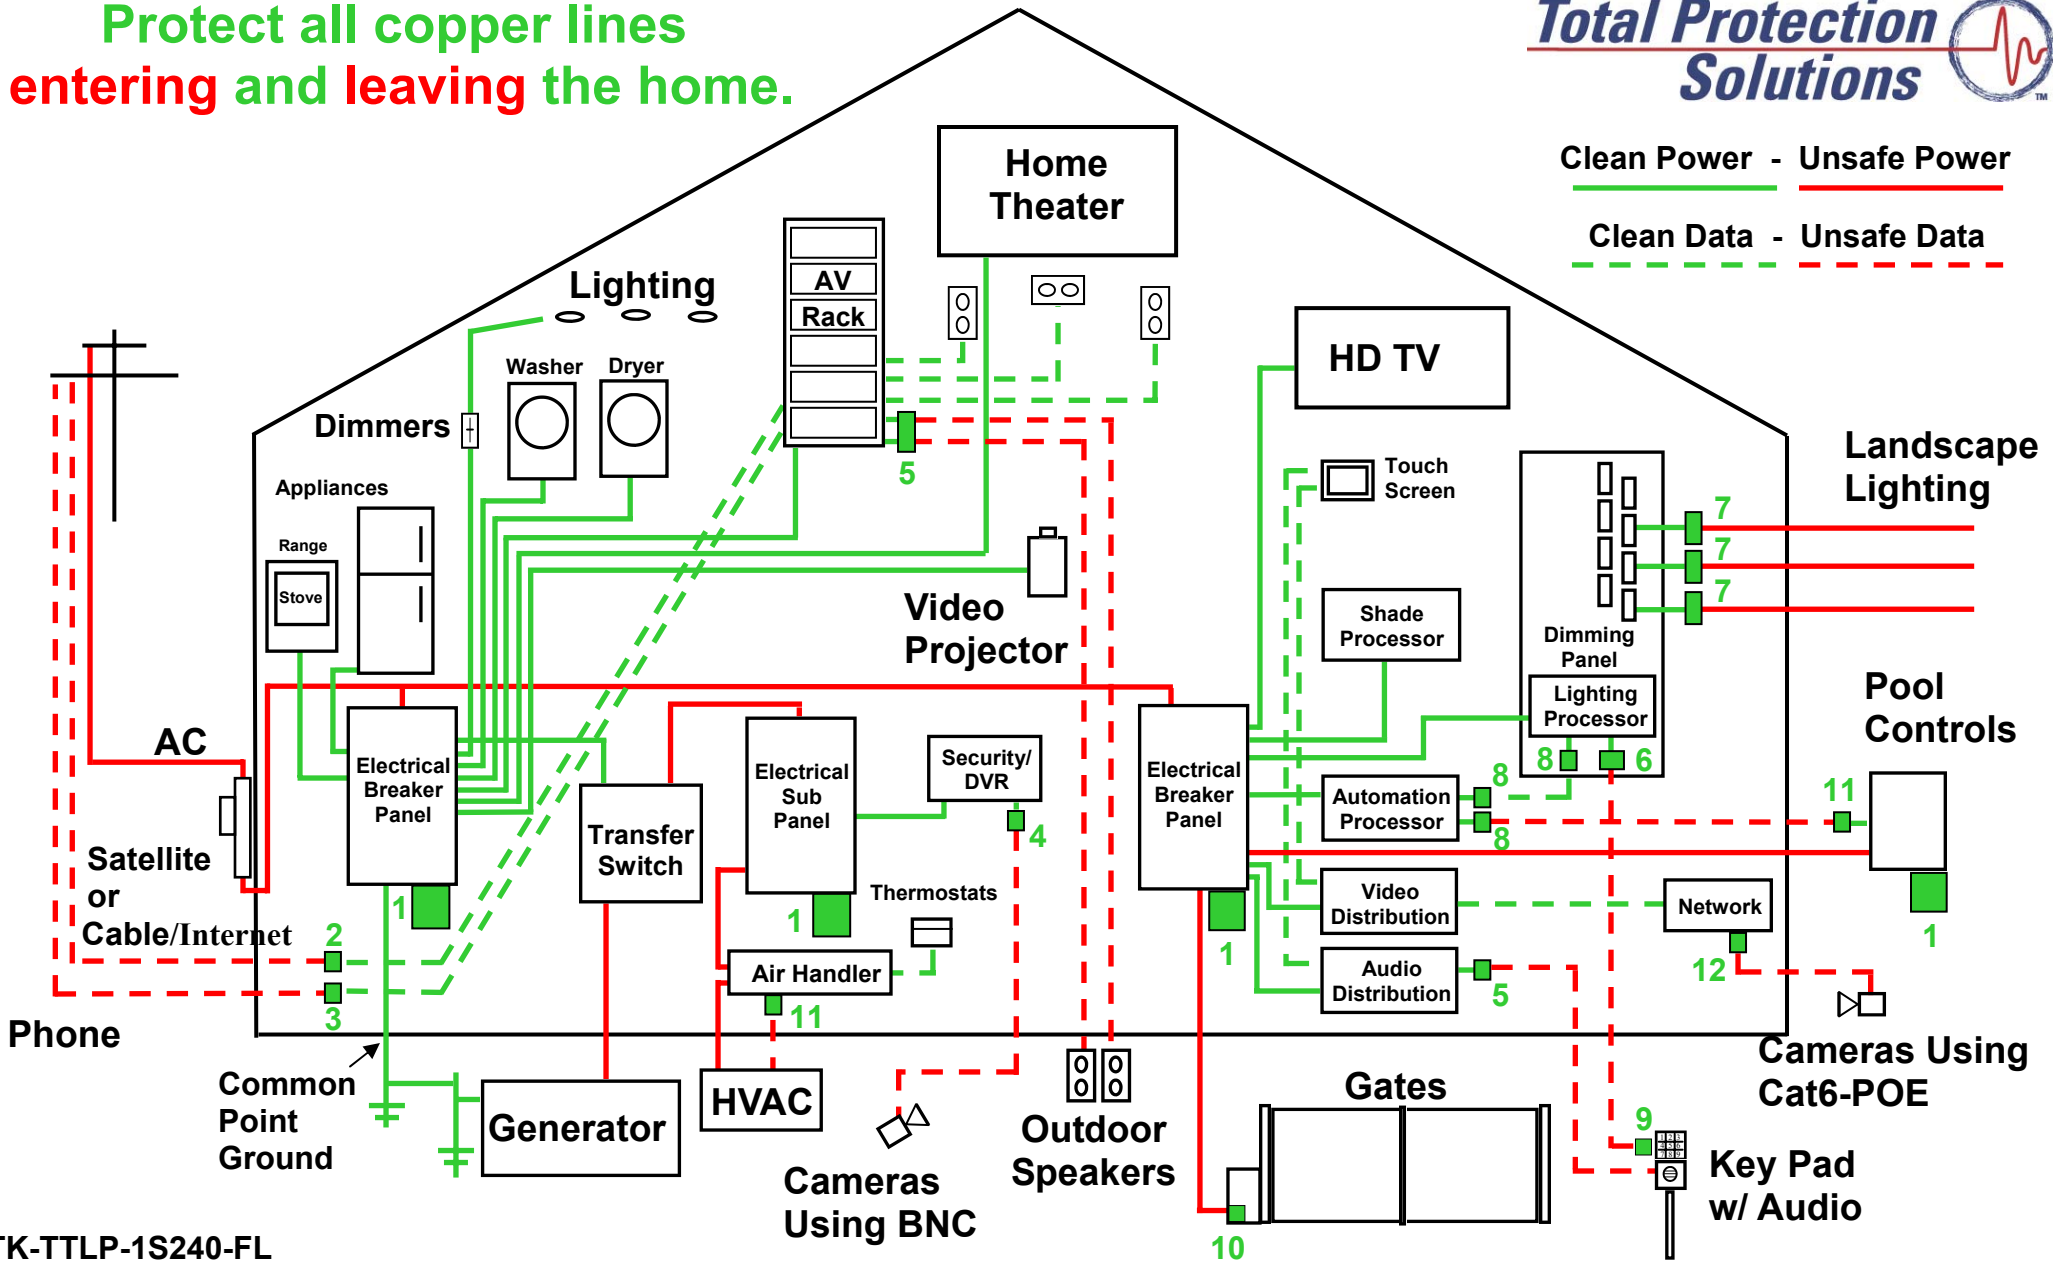

Protect all copper lines entering and leaving the home.

Clean Power - Unsafe Power

Clean Data - Unsafe Data

TK-TTLP-1S240-FL